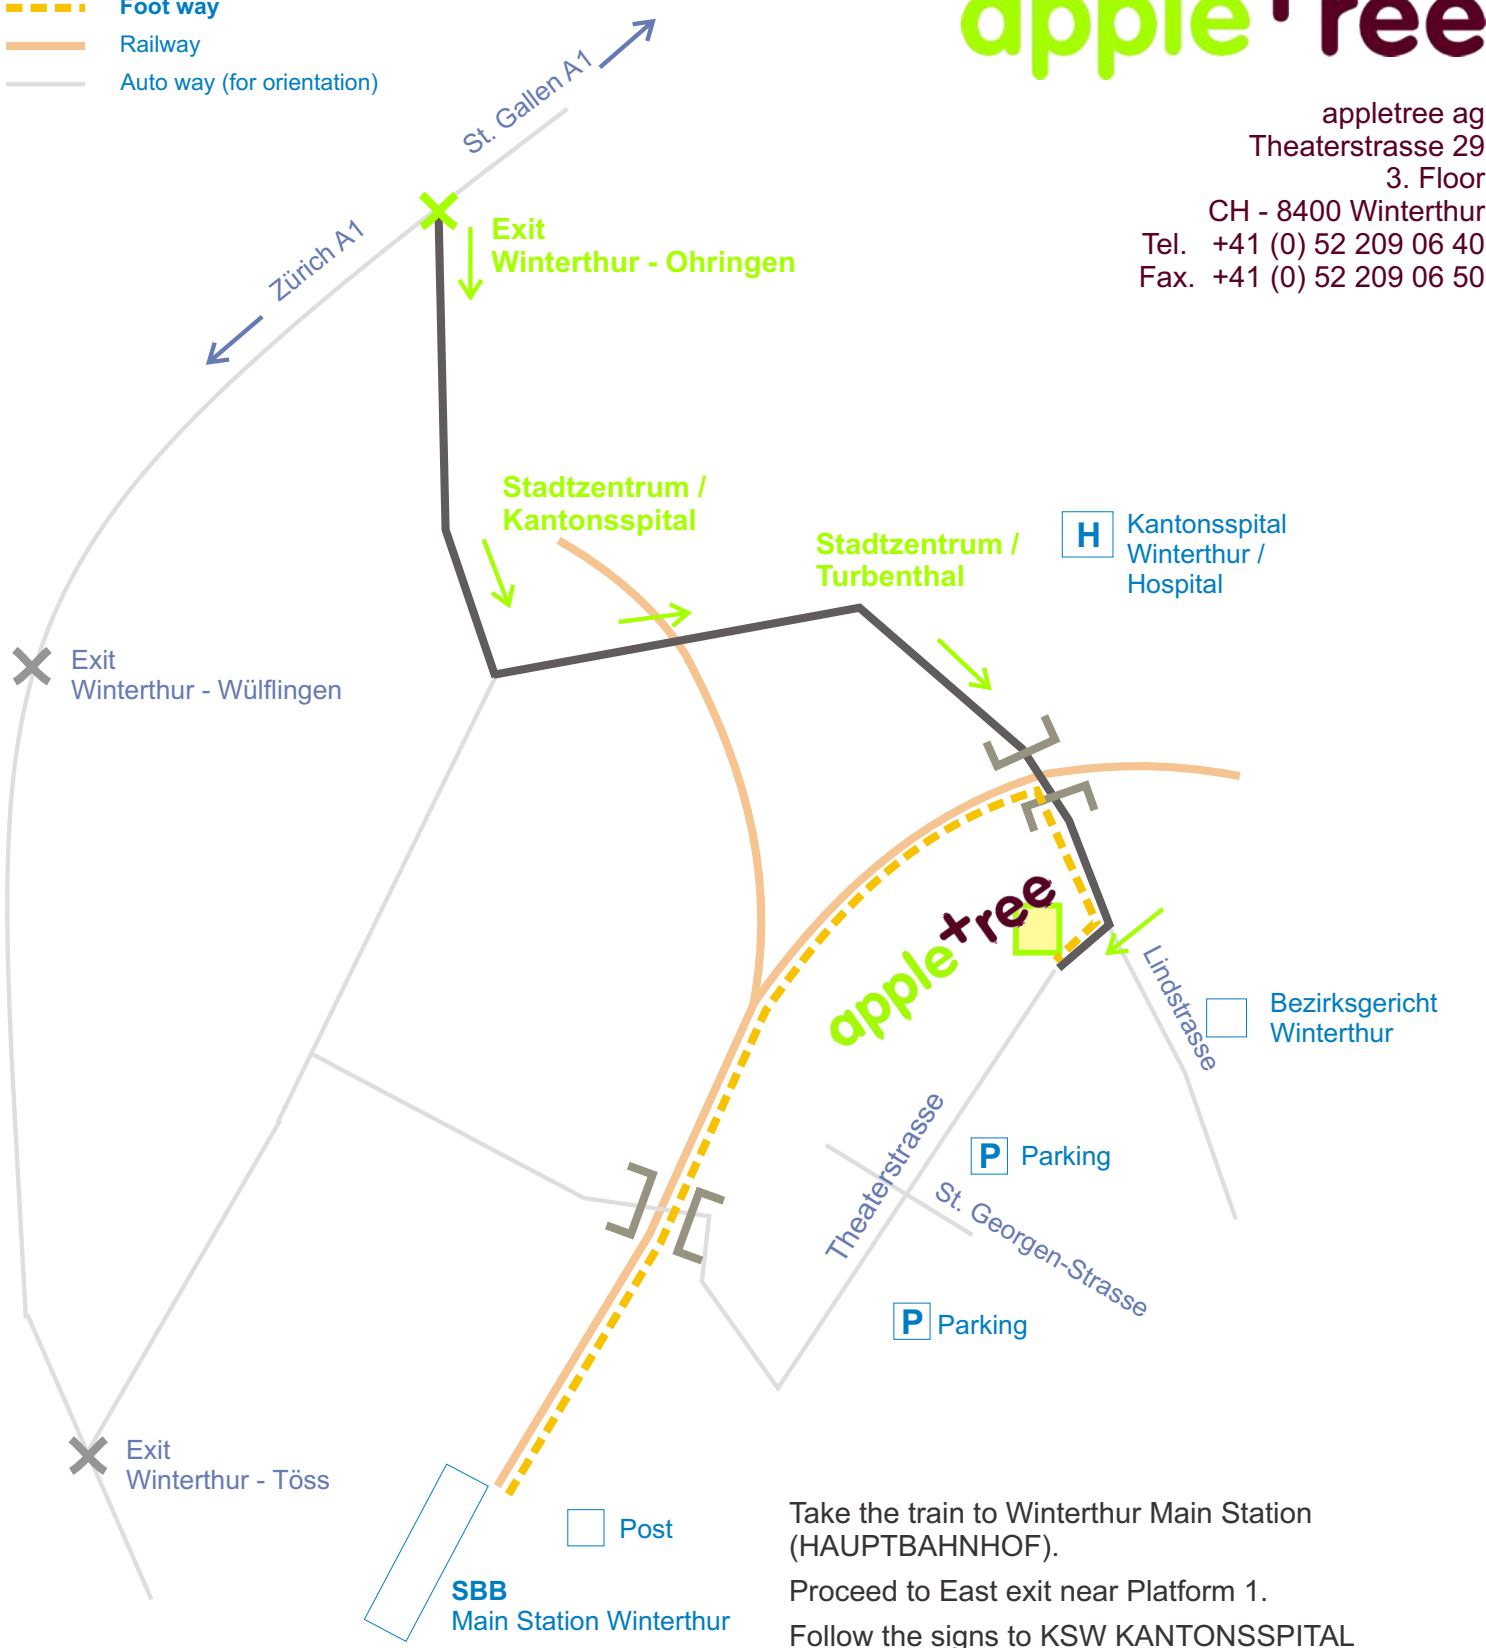

-  Auto way (to appletree ag)
-  Foot way
-  Railway
-  Auto way (for orientation)

Take the train to Winterthur Main Station (HAUPTBAHNHOF).
 Proceed to East exit near Platform 1.
 Follow the signs to KSW KANTONSSPITAL (Hospital) on a pedestrian path skirting the railway lines.
 After approx. 300m you will reach a major street (LINDSTRASSE), our offices are in the brick building to the right of the path with a hair dresser on the ground floor (No. 29).