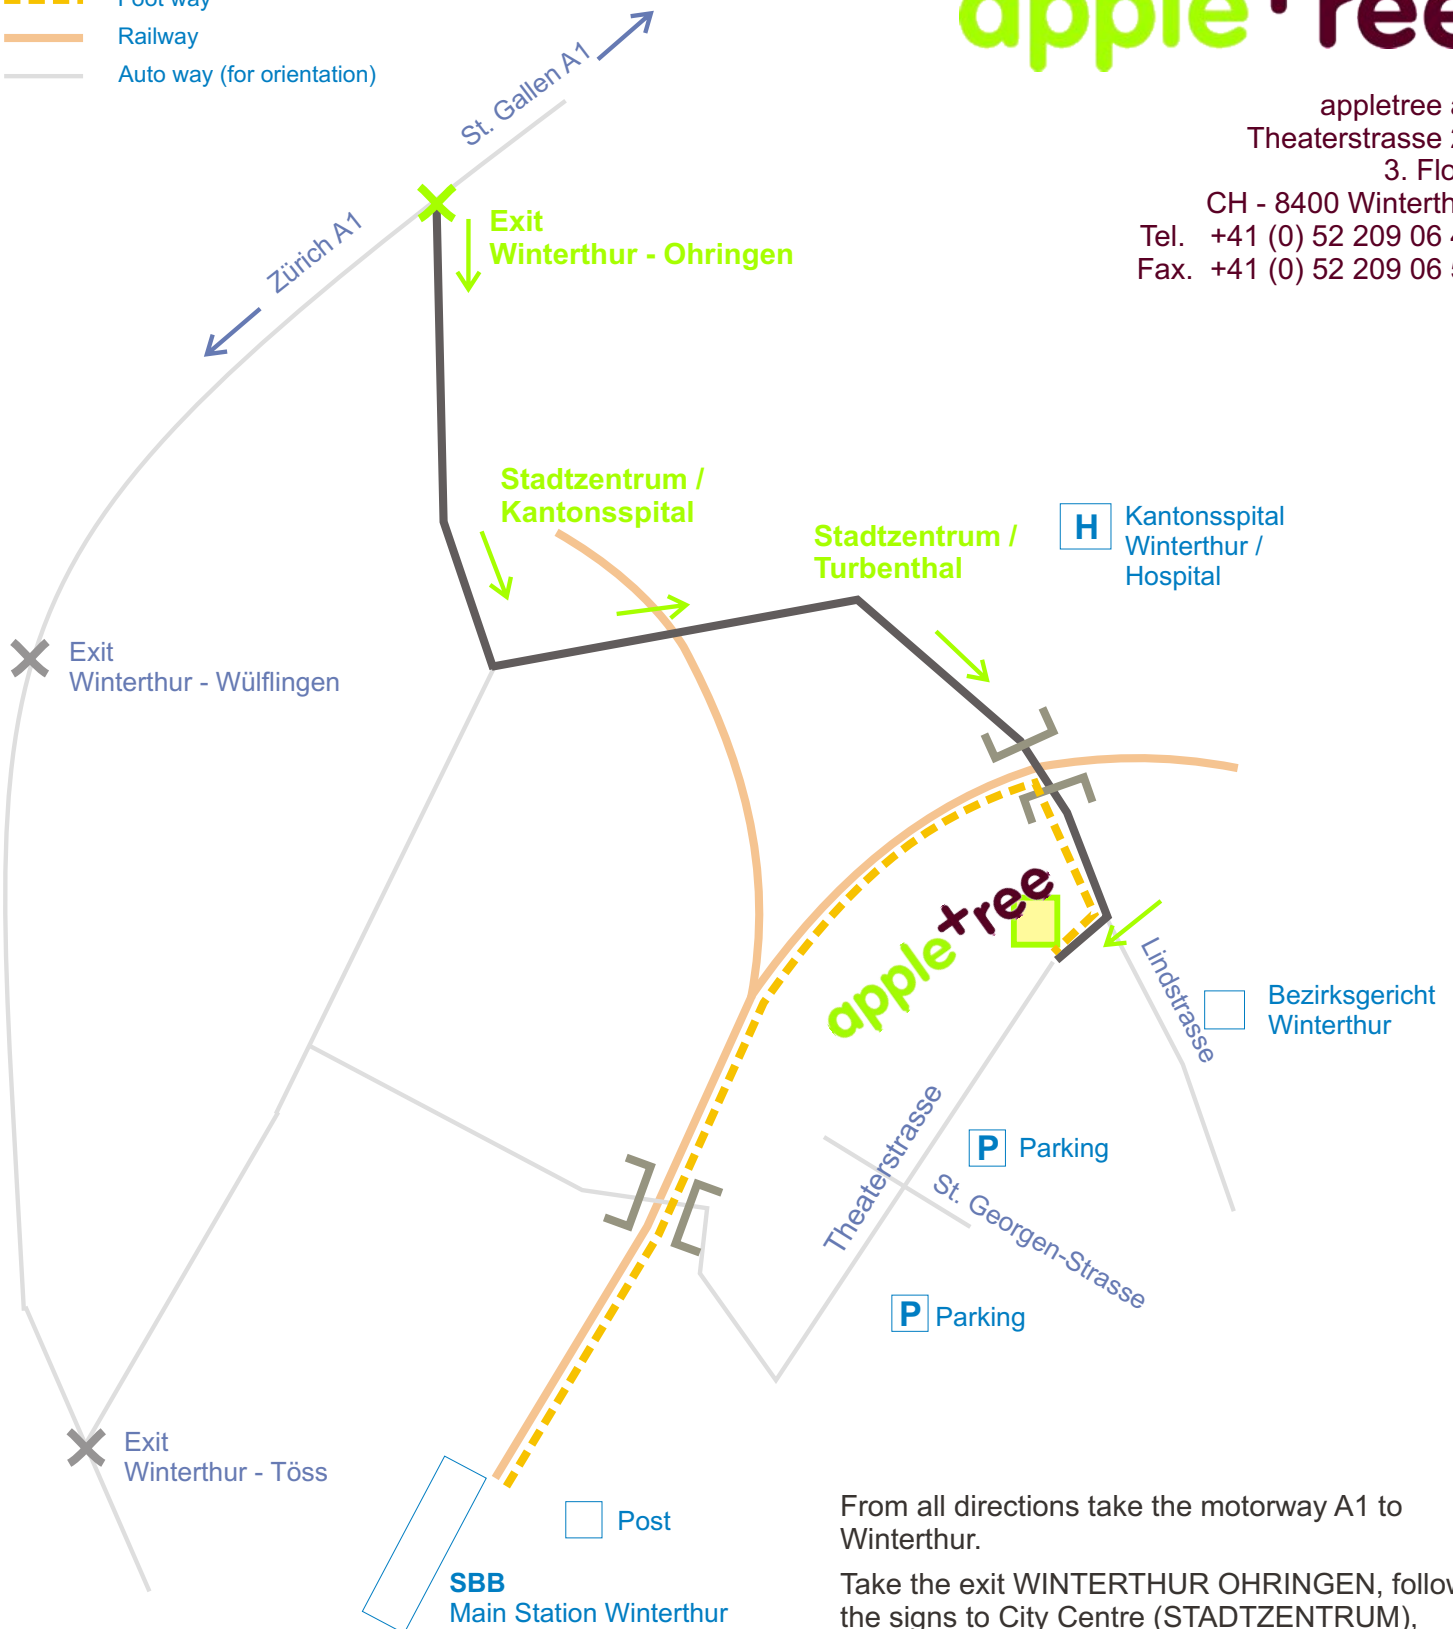

- Auto way (to appletree ag)
- Foot way
- Railway
- Auto way (for orientation)

apple+tree

appletree ag
 Theaterstrasse 29
 3. Floor
 CH - 8400 Winterthur
 Tel. +41 (0) 52 209 06 40
 Fax. +41 (0) 52 209 06 50

From all directions take the motorway A1 to Winterthur.

Take the exit WINTERTHUR OHRINGEN, follow the signs to City Centre (STADTZENTRUM), TURBENTHAL until you cross over a railway bridge after approx. 500m.